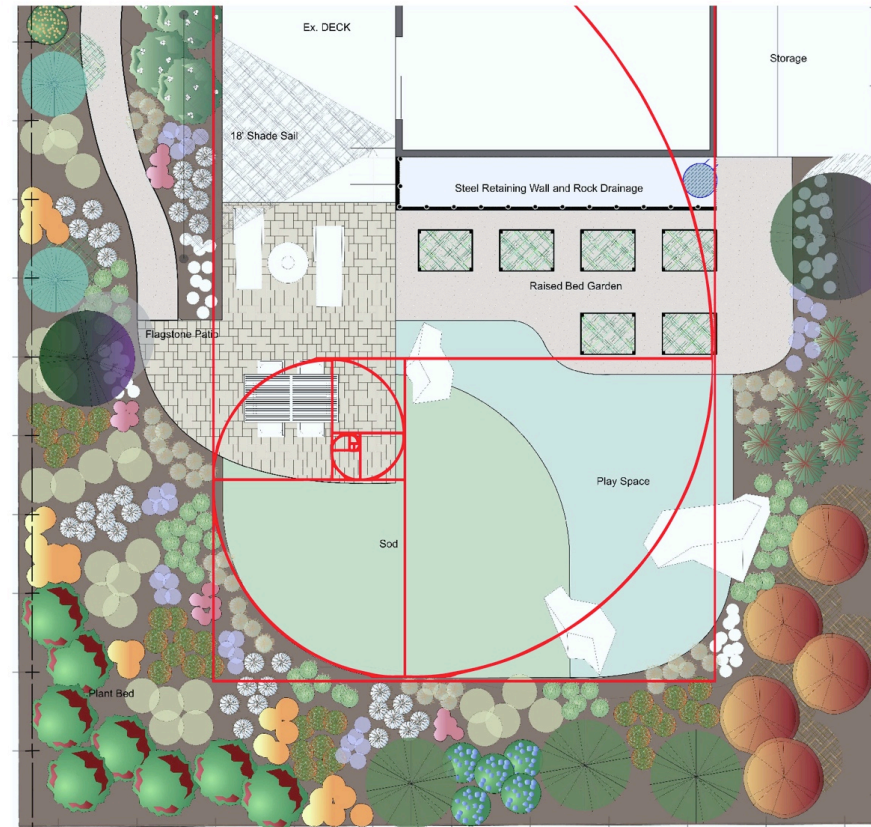

Golden Ratio Ruler

Golden Ratio Ruler

Golden Section Gauge

AF = AH = 340mm
BG = 210mm
AB = AC = BE = CE = 130mm
EG = 80mm

Dari gambar diatas jelas terlihat bahwa logo Apple terbuat dari beberapa lingkaran dengan perbandingan diameter 1, 2, 3, 5, 8, dan 13

Light Fixtures

Cabinet by UTOPIA

Golden Ratio dalam Landscape Design

GOLDEN RATIO IN NATURE

GOLDEN RATIO IN PRODUCTS

GOLDEN RATIO IN USER INTERFACE

GOLDEN RATIO IN ARCHITECTURE

Golden Ratio in Outdoor Photography