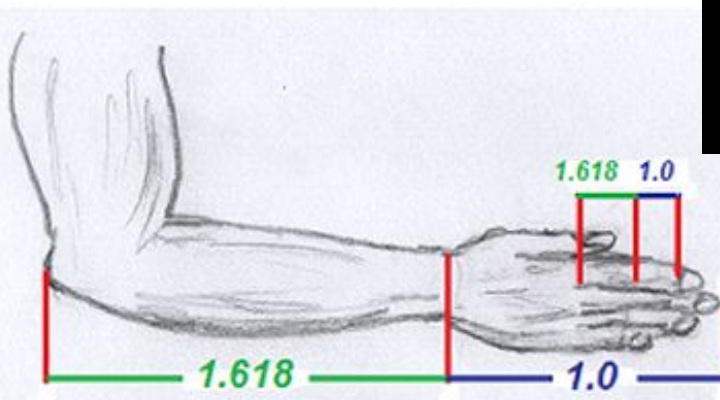

Light Fixtures

Cabinet by UTOPIA

Golden Ratio dalam Landscape Design

GOLDEN RATIO IN NATURE

GOLDEN RATIO IN PRODUCTS

GOLDEN RATIO IN USER INTERFACE

GOLDEN RATIO IN ARCHITECTURE

Golden Ratio in Outdoor Photography

Golden Ratio in Human Body

*The whole universe appears as
an infinite storm of beauty*

___John Muirs

$$\frac{(a+b)}{b} = 1.618$$

Melihat Video Tentang Golden Ratio

- Terlampir video Golden Ratio