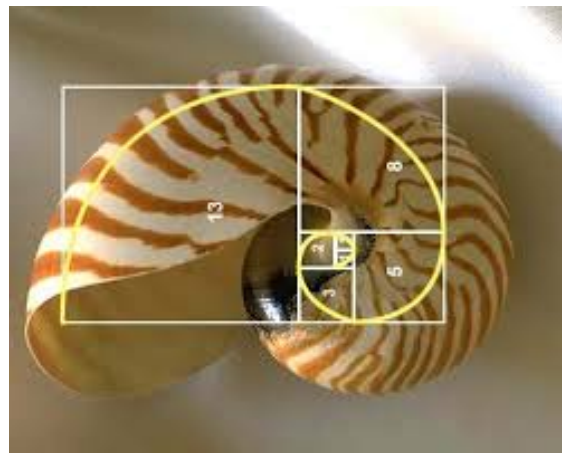

Golden Ratio Ruler

Golden Ratio Ruler

Golden Section Gauge

AF = AH = 340mm
BG = 210mm
AB = AC = BE = CE = 130mm
EG = 80mm

Dari gambar diatas jelas terlihat bahwa logo Apple terbuat dari beberapa lingkaran dengan perbandingan diameter 1, 2, 3, 5, 8, dan 13

Light Fixtures

Cabinet by UTOPIA

Golden Ratio dalam Landscape Design

GOLDEN RATIO IN NATURE

GOLDEN RATIO IN PRODUCTS

GOLDEN RATIO IN USER INTERFACE

GOLDEN RATIO IN ARCHITECTURE

Golden Ratio in Outdoor Photography

Golden Ratio in Human Body

*The whole universe appears as
an infinite storm of beauty*

___John Muirs

$$\frac{(a+b)}{b} = 1.618$$

Melihat Video Tentang Golden Ratio

- Terlampir video Golden Ratio