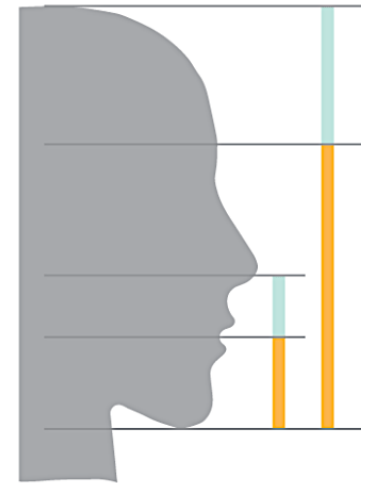

Golden Ratio in Human Body

*The whole universe appears as
an infinite storm of beauty*

___John Muirs

$$\frac{(a+b)}{b} = 1.618$$

Melihat Video Tentang Golden Ratio

- Terlampir video Golden Ratio