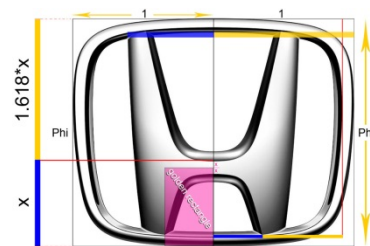

Product Design & Visual Design :