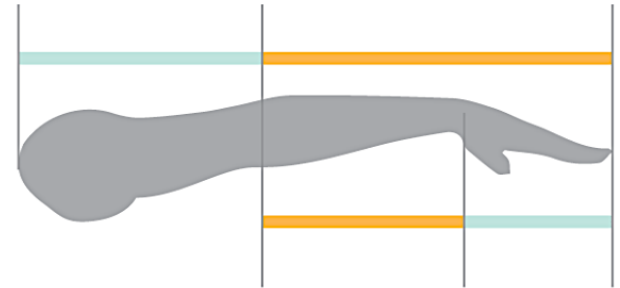

Golden Ratio in Human Body

*The whole universe appears as
an infinite storm of beauty*

___John Muirs

$$\frac{(a+b)}{b} = 1.618$$

Melihat Video Tentang Golden Ratio

- Terlampir video Golden Ratio