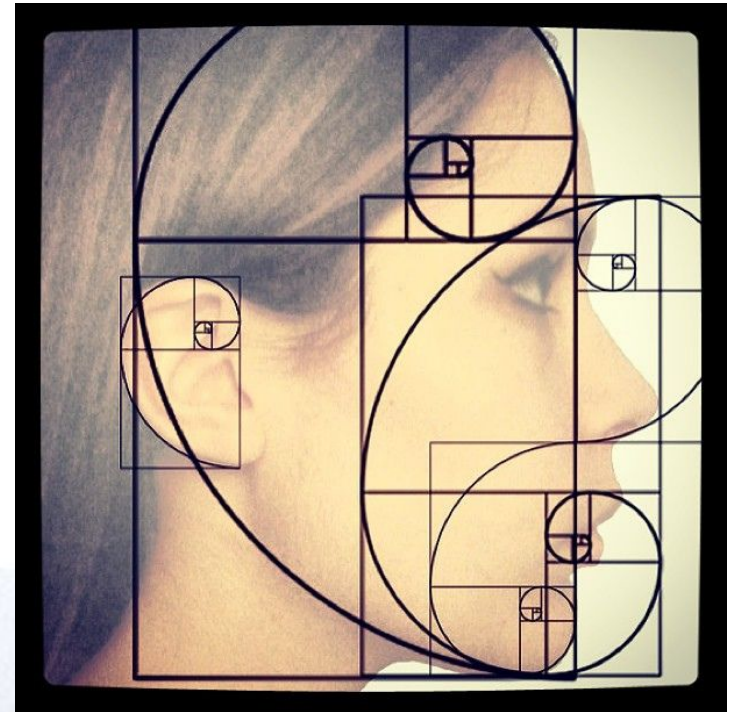

Golden Ratio Ruler

Golden Ratio Ruler

Golden Section Gauge

AF = AH = 340mm
BG = 210mm
AB = AC = BE = CE = 130mm
EG = 80mm

Dari gambar diatas jelas terlihat bahwa logo Apple terbuat dari beberapa lingkaran dengan perbandingan diameter 1, 2, 3, 5, 8, dan 13

Light Fixtures

Cabinet by UTOPIA

Golden Ratio dalam Landscape Design

GOLDEN RATIO IN NATURE

GOLDEN RATIO IN PRODUCTS

GOLDEN RATIO IN USER INTERFACE

GOLDEN RATIO IN ARCHITECTURE

Golden Ratio in Outdoor Photography

Golden Ratio in Human Body

*The whole universe appears as
an infinite storm of beauty*

___John Muirs

$$\frac{(a+b)}{b} = 1.618$$

Melihat Video Tentang Golden Ratio

- Terlampir video Golden Ratio