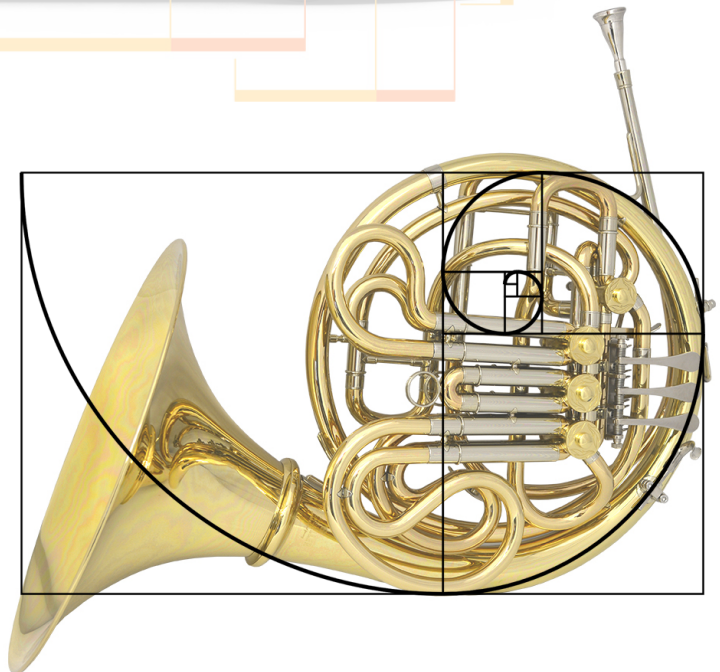

Golden Ratio Ruler

Golden Ratio Ruler

Golden Section Gauge

AF = AH = 340mm
BG = 210mm
AB = AC = BE = CE = 130mm
EG = 80mm

Dari gambar diatas jelas terlihat bahwa logo Apple terbuat dari beberapa lingkaran dengan perbandingan diameter 1, 2, 3, 5, 8, dan 13

Light Fixtures

Cabinet by UTOPIA

Golden Ratio dalam Landscape Design

GOLDEN RATIO IN NATURE

GOLDEN RATIO IN PRODUCTS

GOLDEN RATIO IN USER INTERFACE

GOLDEN RATIO IN ARCHITECTURE

Golden Ratio in Outdoor Photography

Golden Ratio in Human Body

*The whole universe appears as
an infinite storm of beauty*

___John Muirs

$$\frac{(a+b)}{b} = 1.618$$

Melihat Video Tentang Golden Ratio

- Terlampir video Golden Ratio