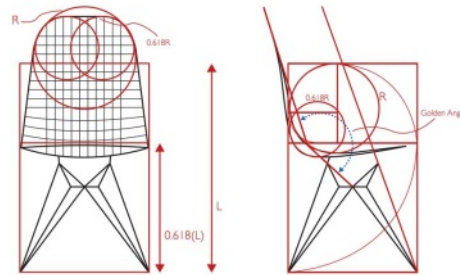

Ames Wire Chair