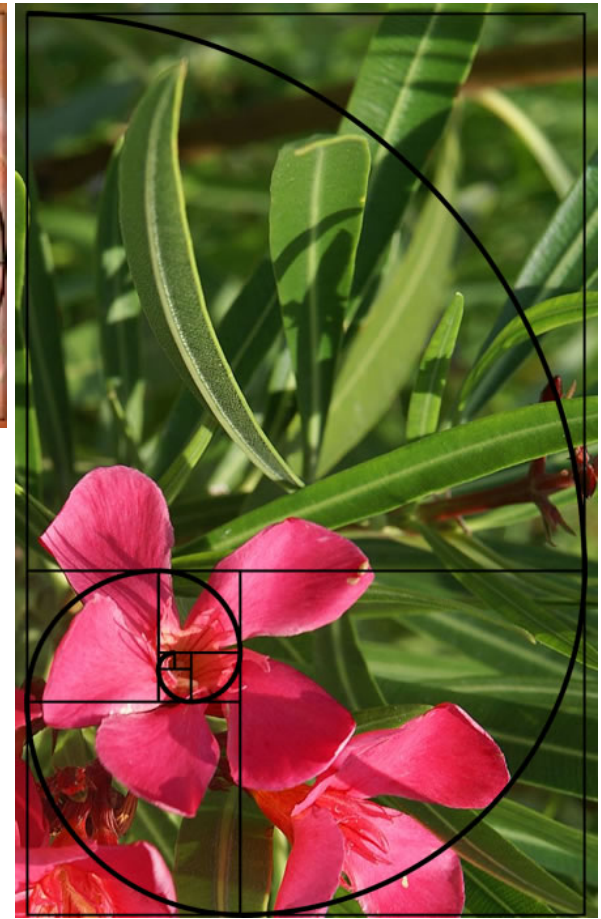

Light Fixtures

Cabinet by UTOPIA

Golden Ratio dalam Landscape Design

GOLDEN RATIO IN NATURE

GOLDEN RATIO IN PRODUCTS

GOLDEN RATIO IN USER INTERFACE

GOLDEN RATIO IN ARCHITECTURE

Golden Ratio in Outdoor Photography

Golden Ratio in Human Body

*The whole universe appears as
an infinite storm of beauty*

___John Muirs

$$\frac{(a+b)}{b} = 1.618$$

Melihat Video Tentang Golden Ratio

- Terlampir video Golden Ratio