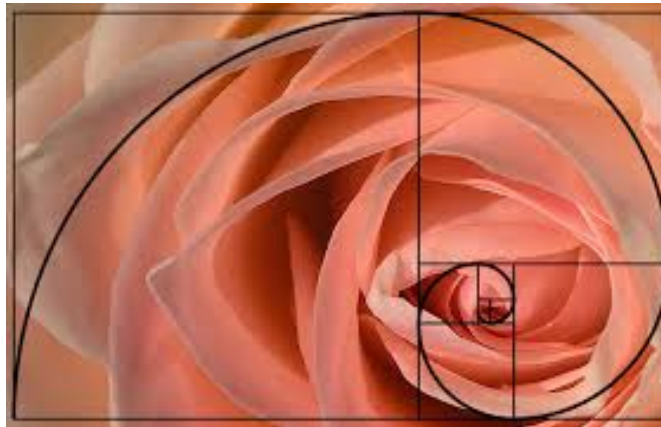

GOLDEN RATIO IN NATURE